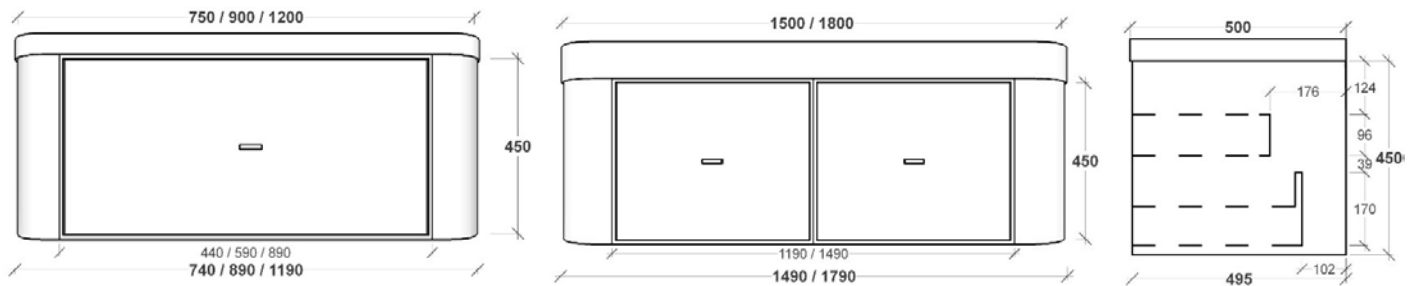

### Configuration:

**900-1200:** Single Drawer with Internal Drawer

**1500-1800:** Two Drawers with Internal Drawers

**Mounting:** Wall Hung

**Shaker Style:** Thin (Drawer Fronts Only)

**Finish:** Polyurethane Finish

**Opening:** Fingerpull or Handles (additional charge applies for leather handles)

**Other:** Curved Edges

## Specifications

**Depth:** 500mm

**Height:** 450mm (excl. benchtop thickness)

*NOTE: For structural reasons, curved edges cannot be utilised for plumbing.*

Benchtop	900		1200		1500		1800	
					Single	Double	Single	Double
No Top	<b>\$3,407</b>	<b>\$3,917</b>	<b>\$4,858</b>	<b>\$4,973</b>	<b>\$5,308</b>	<b>\$5,441</b>		
	CNX9	CNX12	CNX151	CNX152	CNX181	CNX182		
20mm Caesarstone (M1,M2 Standard and Deluxe Colours)	<b>\$3,786</b>	<b>\$4,352</b>	<b>\$5,398</b>	<b>\$5,525</b>	<b>\$5,898</b>	<b>\$6,045</b>		
	CNX9S	CNX12S	CNX15S1	CNX15S2	CNX18S1	CNX18S2		
20mm Caesarstone Supernatural (M3 Supernatural Colours)	<b>\$3,975</b>	<b>\$4,570</b>	<b>\$5,668</b>	<b>\$5,801</b>	<b>\$6,193</b>	<b>\$6,347</b>		
	CNX9SN	CNX12SN	CNX15SN1	CNX15SN2	CNX18SN1	CNX18SN2		
12-30mm Corian Glacier White	<b>\$3,936</b>	<b>\$4,524</b>	<b>\$5,611</b>	<b>\$5,743</b>	<b>\$6,131</b>	<b>\$6,284</b>		
	CNX9CGW	CNX12CGW	CNX15CGW1	CNX15CGW2	CNX18CGW1	CNX18CGW2		
12-30mm Corian Colours	<b>\$4,373</b>	<b>\$5,027</b>	<b>\$6,235</b>	<b>\$6,381</b>	<b>\$6,812</b>	<b>\$6,982</b>		
	CNX9CRC	CNX12CRC	CNX15CRC1	CNX15CRC2	CNX18CRC1	CNX18CRC2		
Corian Integrated Bowl - Glacier White 100mm Thickness	<b>\$4,526</b>	<b>\$5,202</b>	<b>\$6,453</b>	<b>\$6,605</b>	<b>\$7,051</b>	<b>\$7,226</b>		
	CNX9CIBW	CNX12CIBW	CNX15CIBW1	CNX15CIBW2	CNX18CIBW1	CNX18CIBW2		
Corian Integrated Bowl - Colour 100mm Thickness	<b>\$4,941</b>	<b>\$5,680</b>	<b>\$7,045</b>	<b>\$7,211</b>	<b>\$7,698</b>	<b>\$7,890</b>		
	CNX9CIBC	CNX12CIBC	CNX15CIBC1	CNX15CIBC2	CNX18CIBC1	CNX18CIBC2		